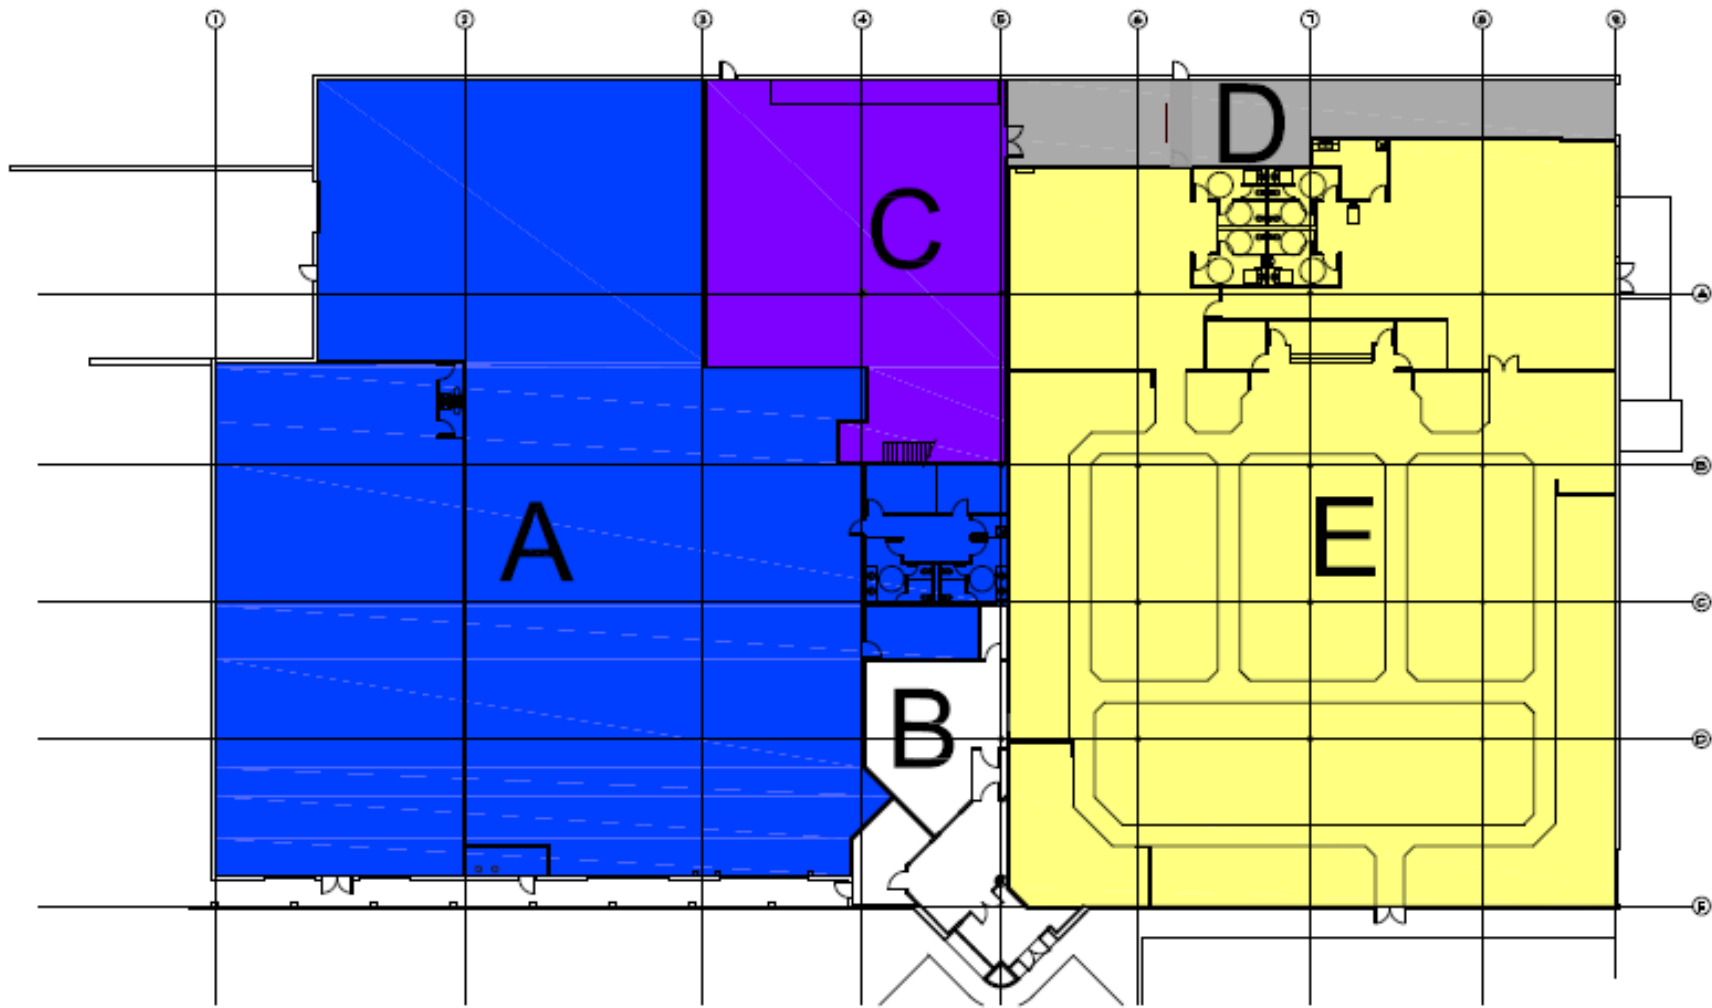

north

4321 UNIVERSITY DRIVE

SCALE: 1/32" = 1'-0"

**FUQUA
& PARTNERS
ARCHITECTS**

Contact Alex Samples at:

525 Madison Street
Suite 205
Huntsville, AL 35801
256.533.0003

alex@samplesproperties.com
www.samplesproperties.com