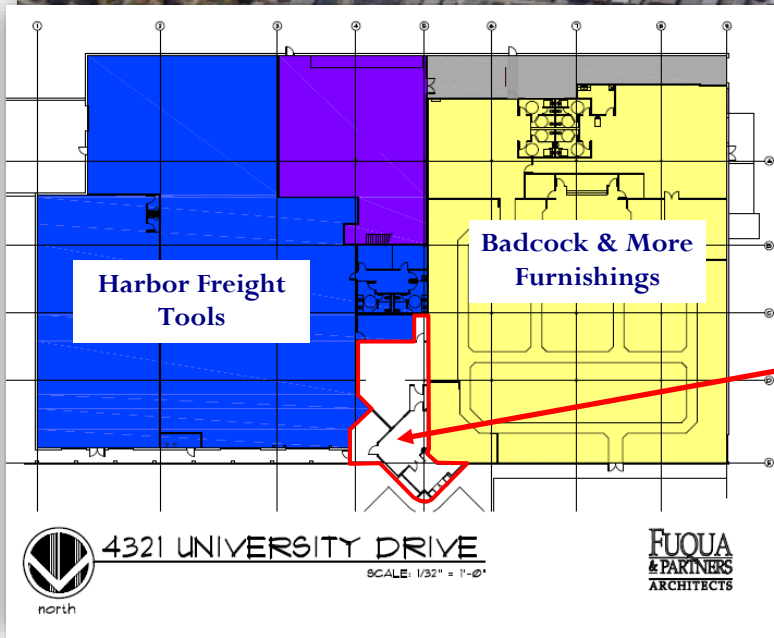

4321 University Drive at Westchase Plaza

Contact Alex Samples at:

525 Madison Street
Suite 205
Huntsville, AL 35801
256.533.0003

alex@samplesproperties.com
www.samplesproperties.com

The terms, prices and floor plans may change without notice. All information provided was acquired from the owner or reliable sources, however, Samples Properties is not responsible for typographical errors or erroneous information deemed accurate at the time of publication.