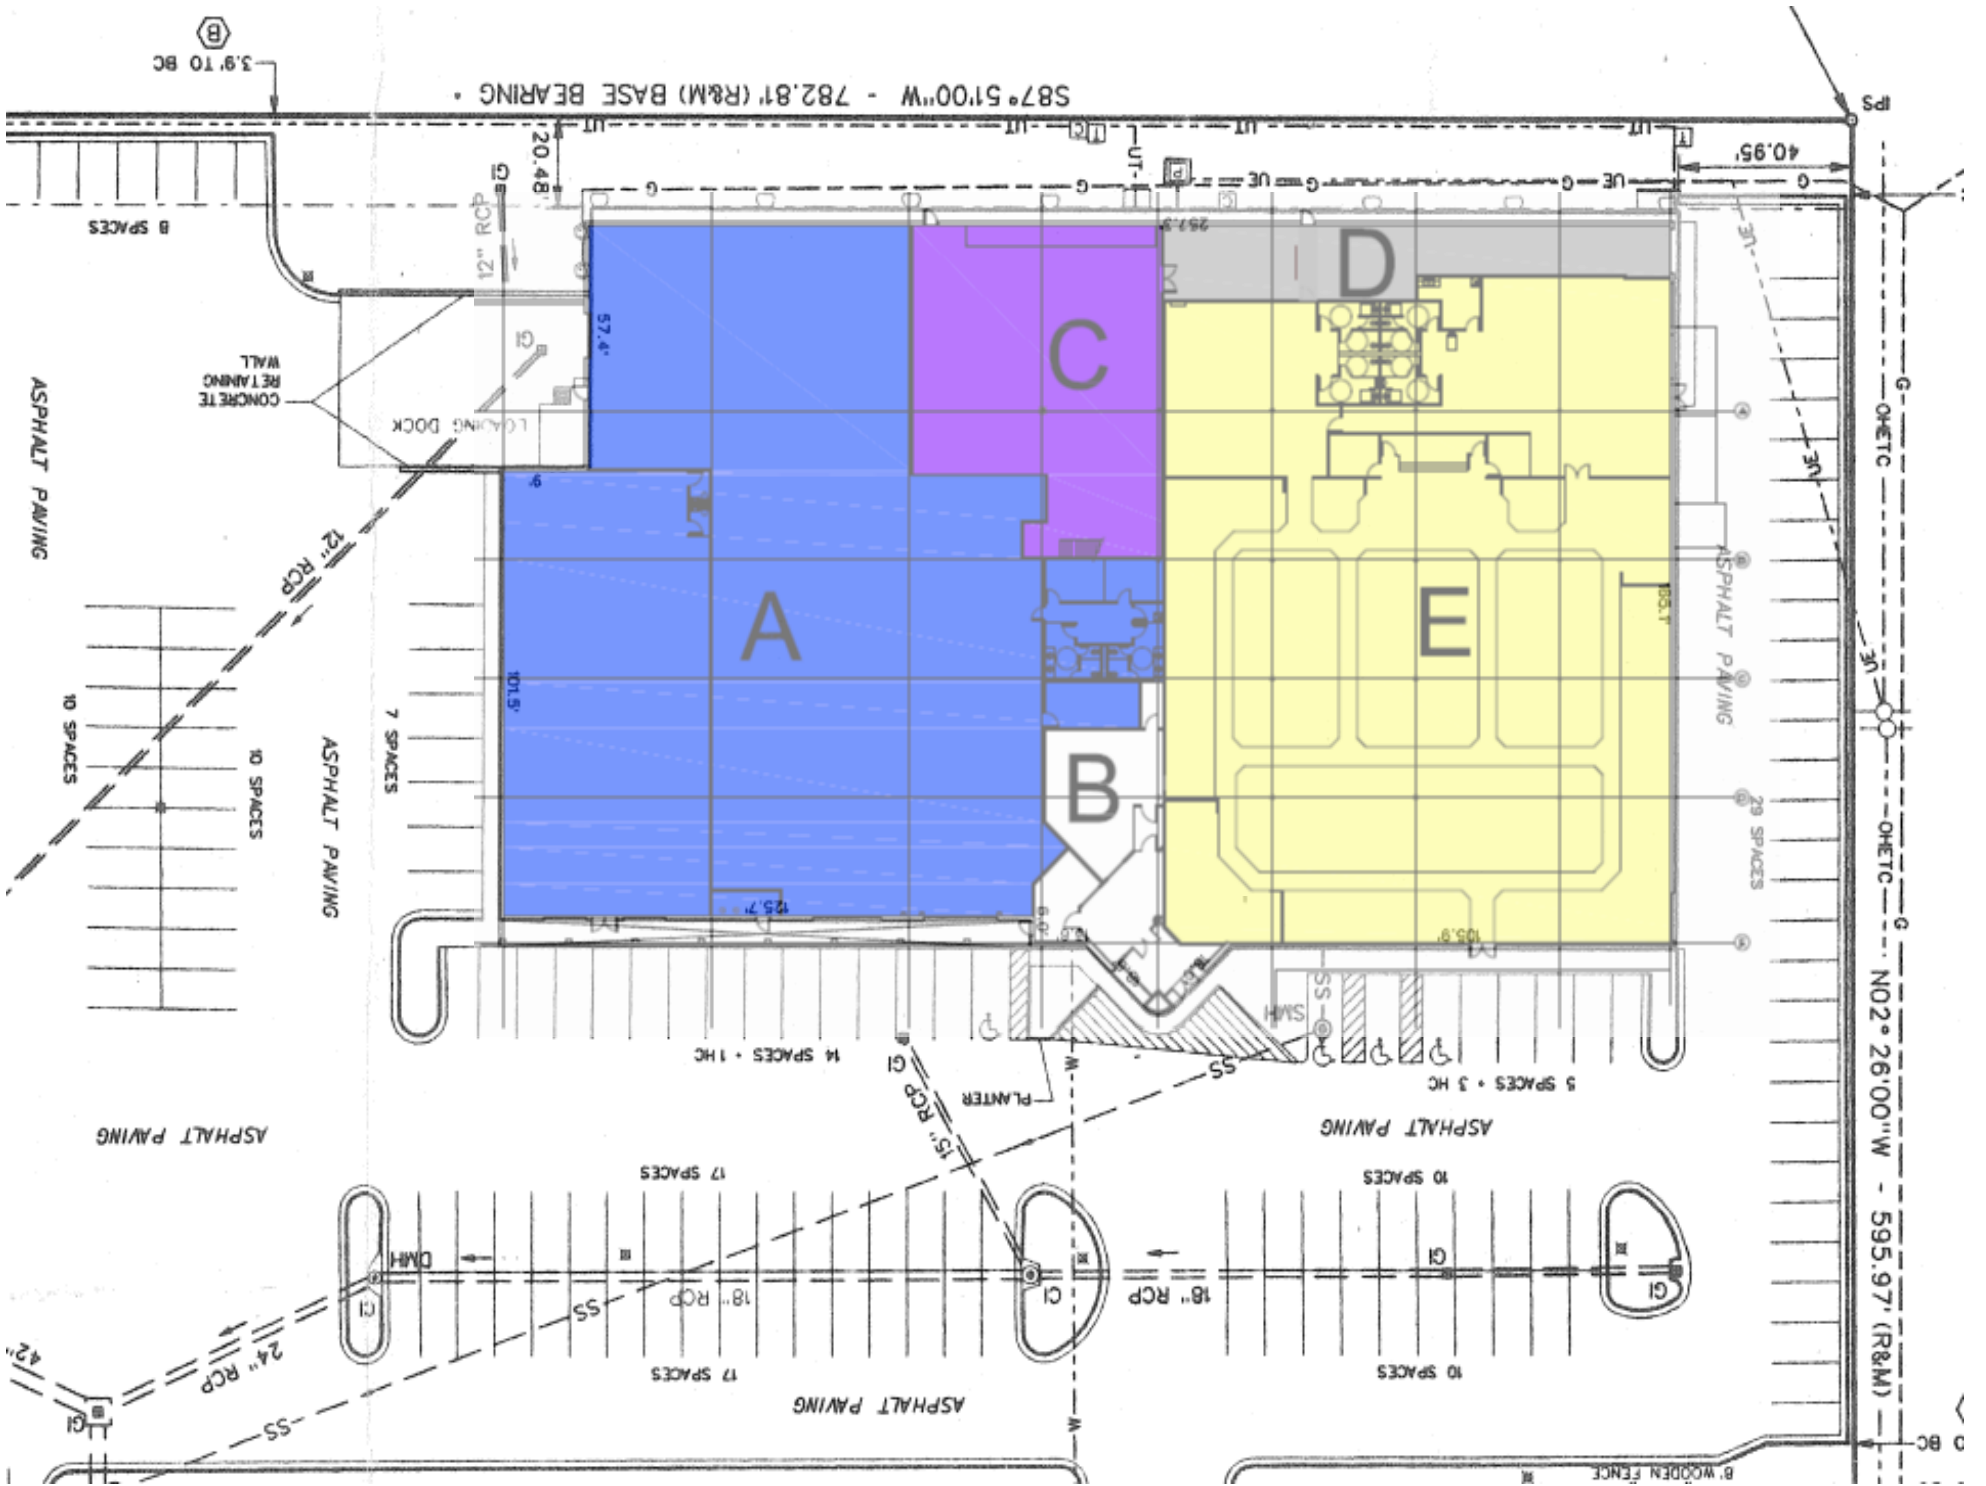

The terms, floor plans and prices may change without notice. All information provided was acquired from the owner or reliable sources, however, Samples Properties is not responsible for typographical errors or erroneous information deemed accurate at the time of publication.