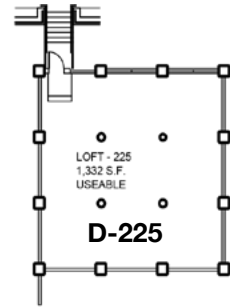

# DYE HOUSE - FLOOR PLAN

# DYE HOUSE - TENANTS

- SUITE D-100: THREE 15 STUDIO - 2,083 SF
- SUITE D-101: VACANT - 1,714 SF
- SUITE D-102: VACANT - 1,698 SF
- SUITE D-103: TURBO COFFEE - 1,774 SF
- SUITE D-104: FUSION BBQ - 2,646 SF
- SUITE D-200: HERITAGE KITCHEN & BATH - 4,860 SF
- SUITE D-225: VACANT - 1,332 SF
- SUITE D-300: VACANT - 5,126 SF
- SUITE D-400: HIGH POINT CLIMBING & FITNESS - 11,147 SF
- SUITE D-500: VACANT - 1,380 SF