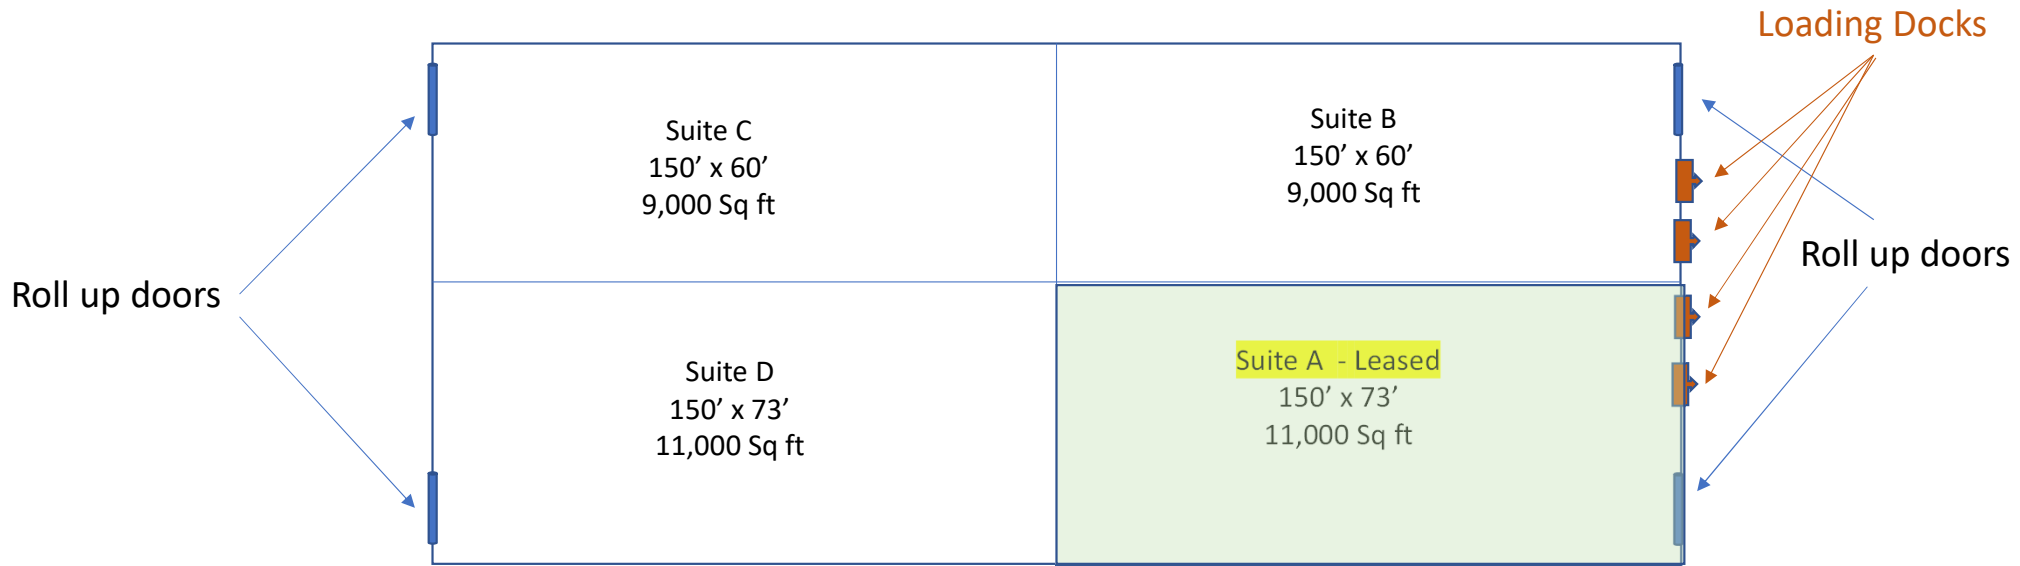

202, Industrial Drive, Emporia, VA

Richmond, VA – 65 miles

Norfolk, VA - 80 miles

Height 18' to 24' – Sprinkler System – R40 Insulation
info@owcva.com Fax: 703-574-8136 Ph: 703-266-2157