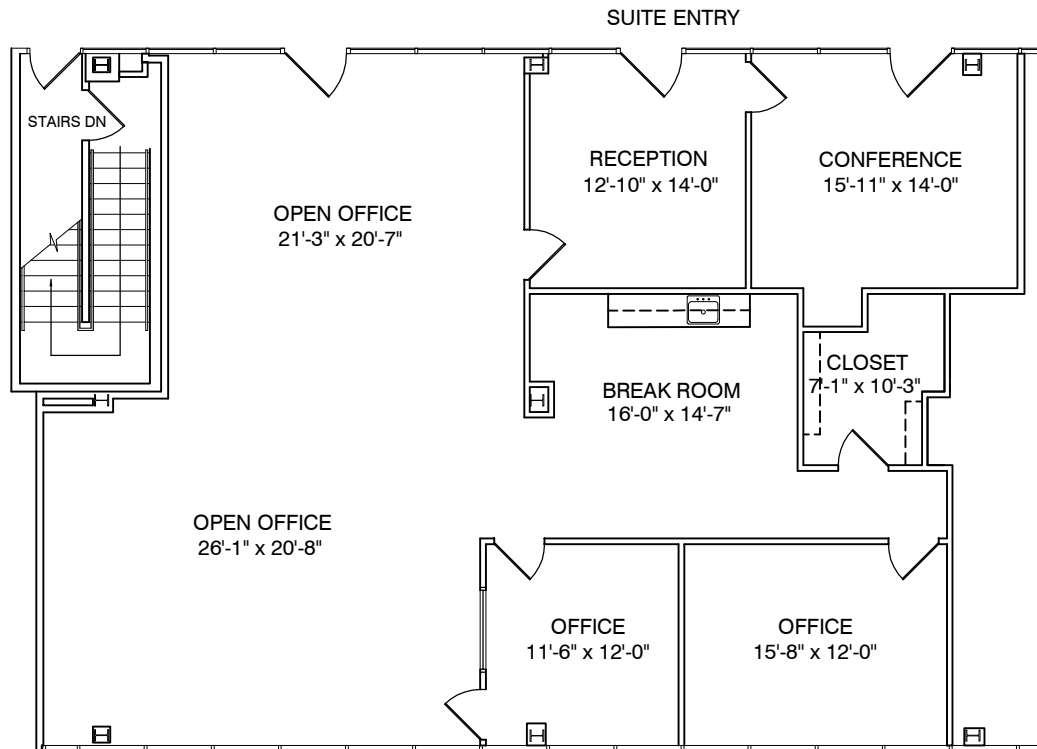

SUITE # 110

2,392 RENTABLE SQ. FT.

AIRPORT CENTER

120 NORTH 44TH STREET
PHOENIX, ARIZONA 85034

NORTH

ALL DIMENSIONS ARE APPROXIMATE
UPDATED: 09-24-18