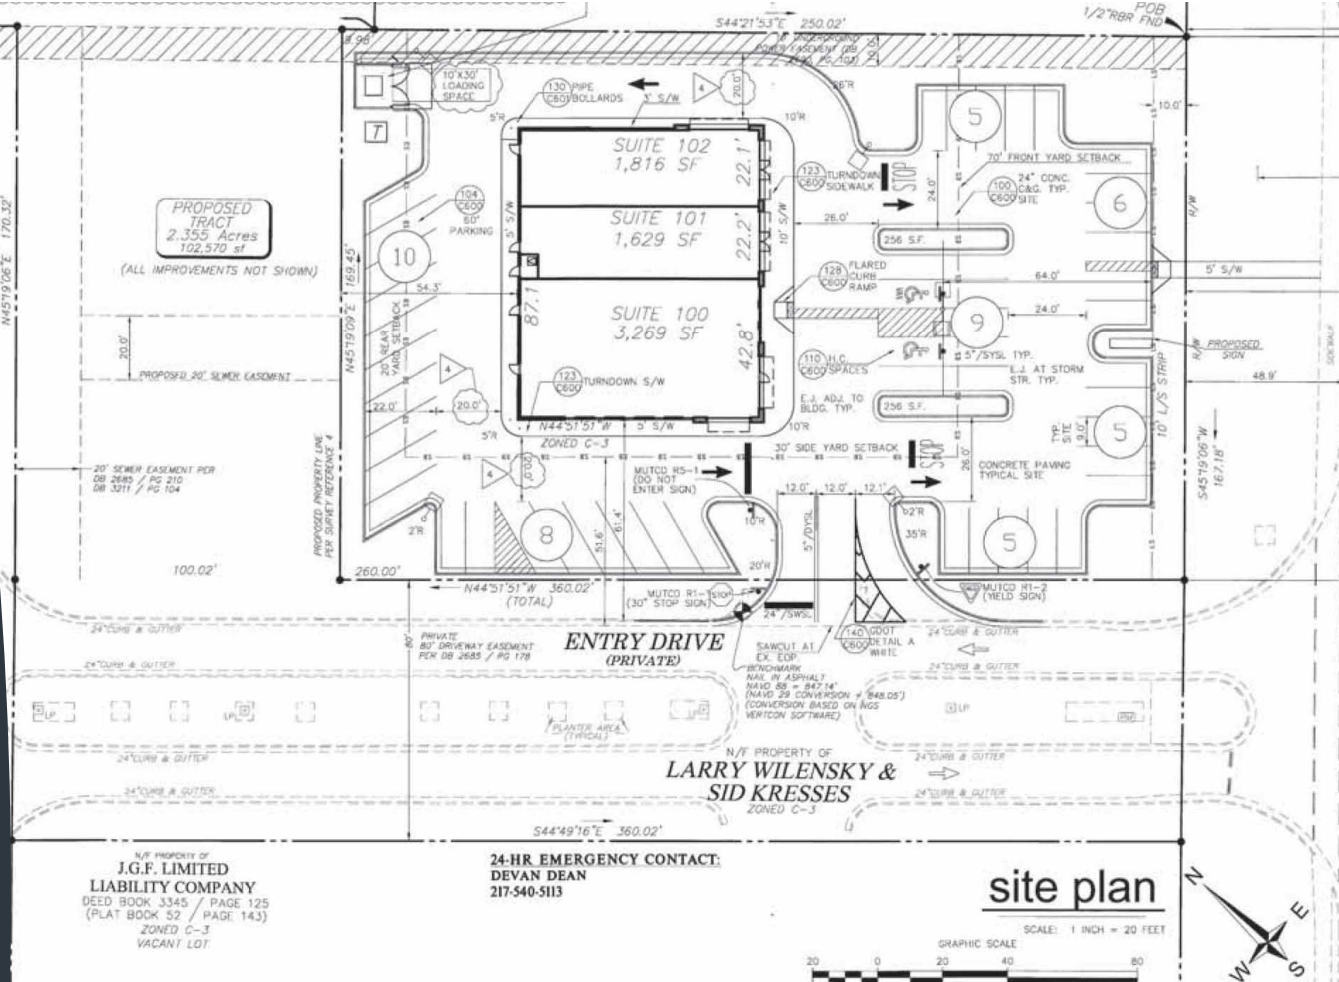

SPACE AVAILABLE SR 138 AND MT. ZION PARKWAY STOCKBRIDGE, GA

RETAIL SPACE AVAILABLE

- 6,714 Retail / Medical Center with Excellent Visibility
- Strong Traffic Counts and Well Positioned in Retail Corridor
- Easy Access via Multiple Points of Ingress / Egress.
- Outparcel to Brandsmart & At Home.
- Situated ¼ mile to I-75 and a short drive to Hartsfield-Jackson International Airport