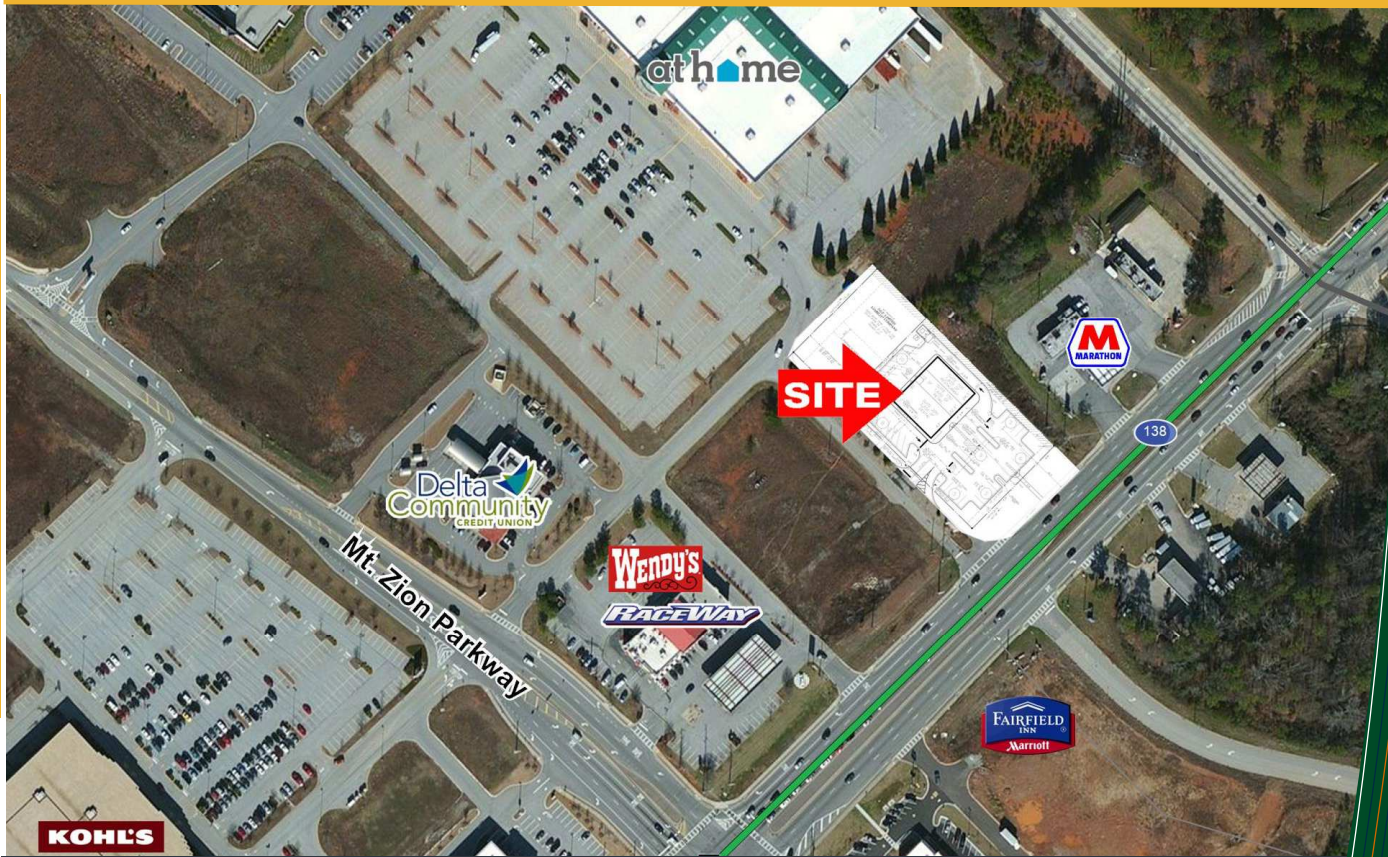

RETAIL SPACE AVAILABLE

- 6,714 Retail / Medical Center with Excellent Visibility
- Strong Traffic Counts and Well Positioned in Retail Corridor
- Easy Access via Multiple Points of Ingress / Egress.
- Outparcel to Brandsmart & At Home.
- Situated ¼ mile to I-75 and a short drive to Hartsfield-Jackson International Airport

DEMOGRAPHICS:	1-Mile	3-Miles	5-Miles
2016 Est. Population	7,081	56,642	131,422
2016 Est. # Households	2,913	21,265	49,214
2016 Avg. HH Income	$47,313	$60,437	$61,828
2016 Est. # of Employees	1,220	10,657	42,967